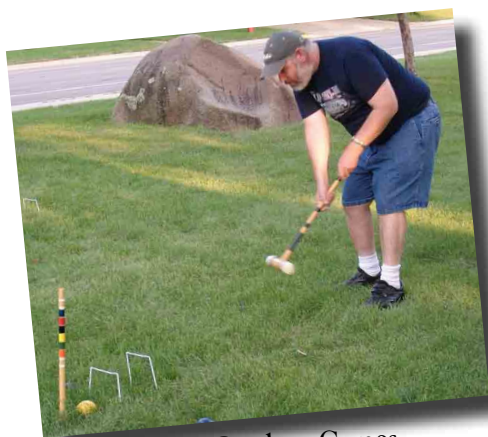

Hotline CONTENTS

Arts and Crafts	3
Cooking	4
Just For Fun	5
Recreation & Fitness	7
Special Events	8
Trips	12
Volunteer Corner	14
Locations	15

Outdoor Games